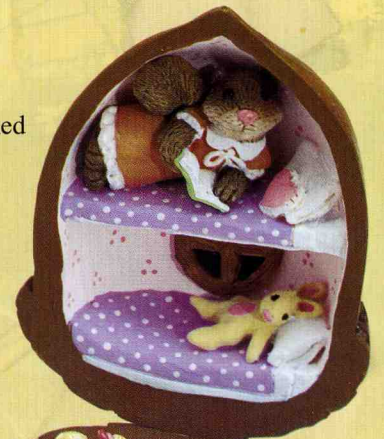

*Shhh...  
Momma's  
Asleep*

NS-2013  
4-3/4" H opened

*Hudson's  
Halloween  
Party*

NS-2014  
5" W x 3-1/4" H opened

*Sidewalk  
Sailors*

NS-2009  
4-1/4" W x 2-1/4" H opened

*Slumber  
Party*

NS-2008  
3-3/4" H opened